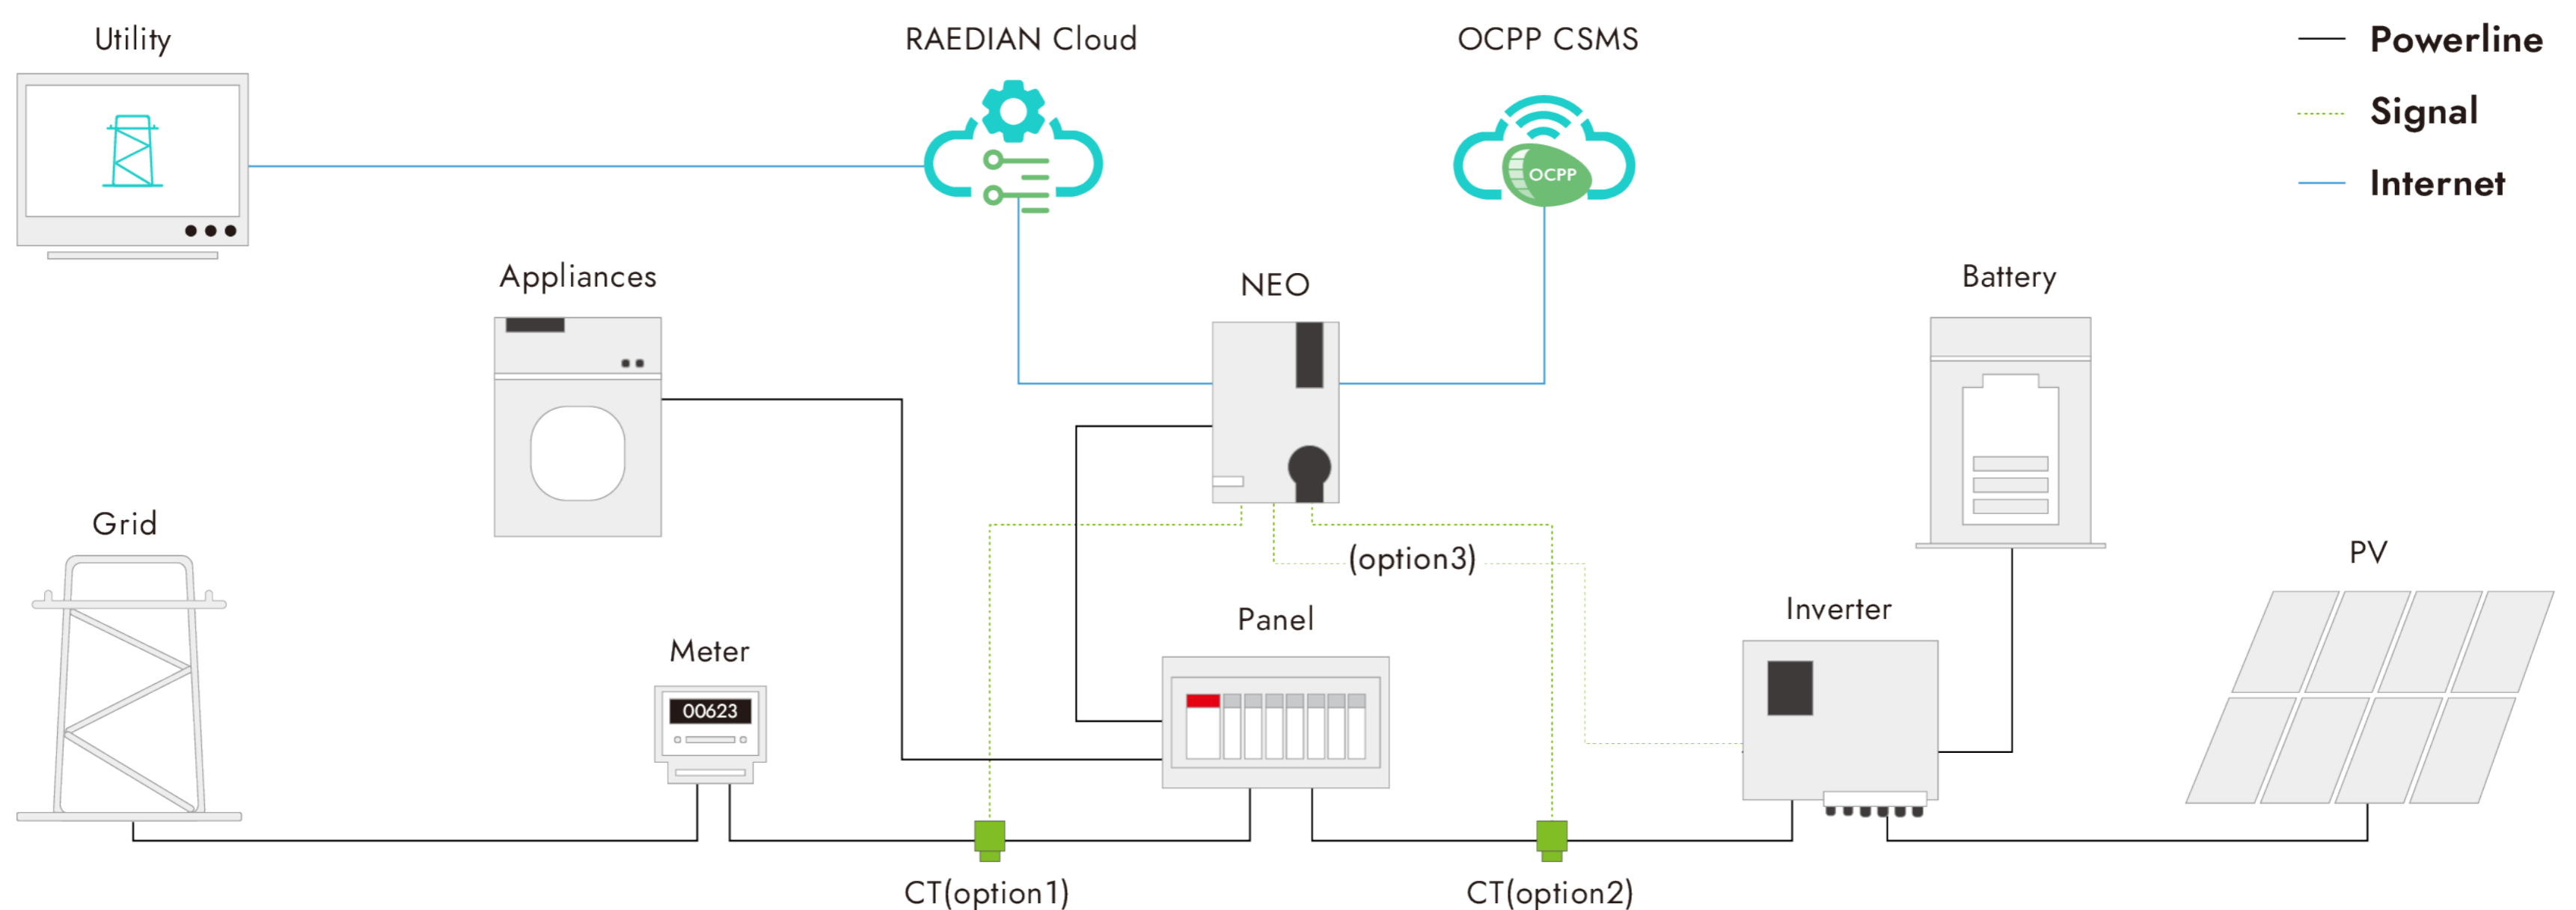

Our Offerings

RAEDIAN NEO AC Wallbox

Up to 22kW, Type 2 connector (cable/socket/socket with shutter)
WiFi/BLE/RFID/4G (optional), OLED Display, Solar/EMS integration

RAEDIAN Charging App

Control & Monitoring your Wallbox anytime, anywhere
Schedule charging to reduce energy cost
Charging record and analytic dashboard

RAEDIAN Load Balancing

Design for maximum adaptive capability for smart home scheme
Multiple Load Balancing Modes: Home Balance/ Solar/ Solar Plus/ ECO

RAEDIAN Diagnosis & Service

Local technical support and serviceability
Always connected for remote diagnosis & Free OTA update

Fit in perfectly in your sustainable smart home with the best in class economical and environmental efficiency.